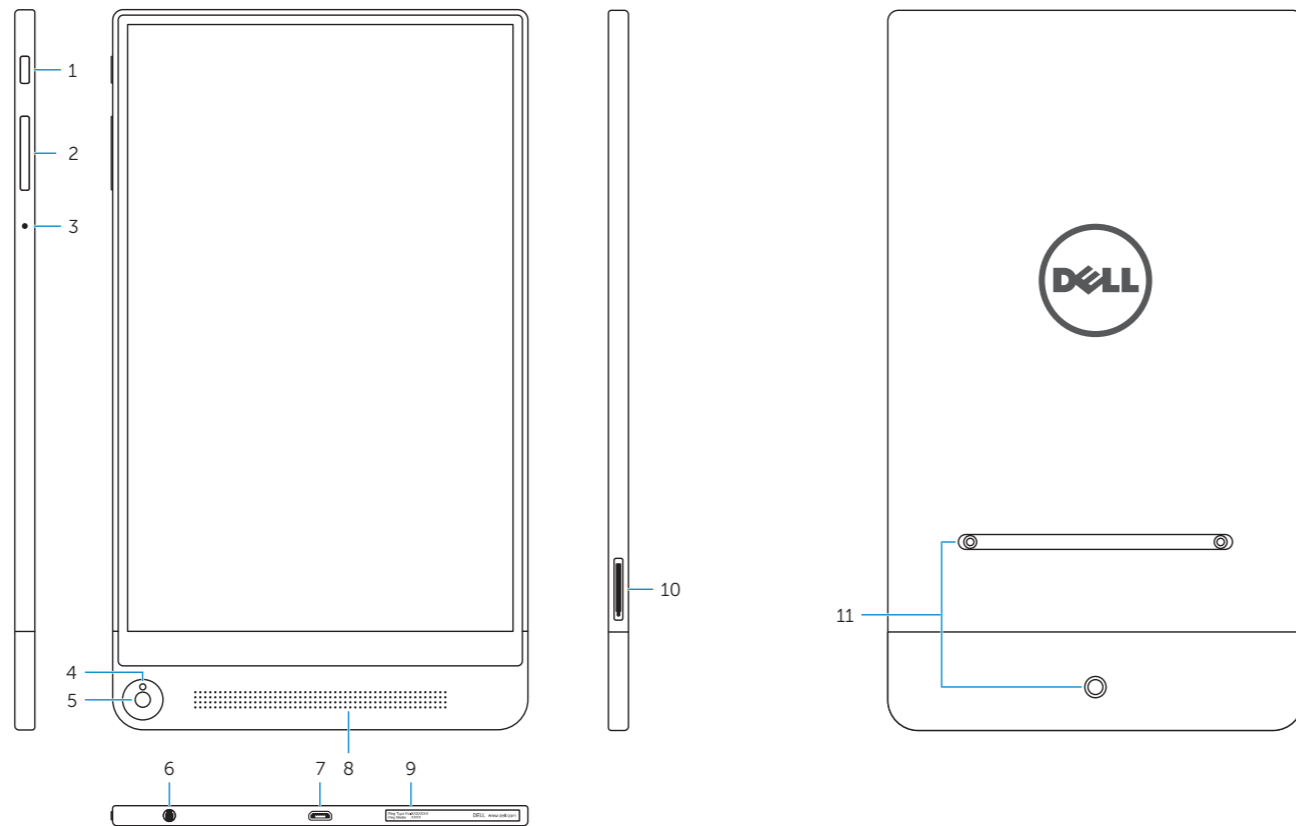

Venue 8 7840

Features

Caractéristiques | Funktionen

1. Power button
2. Volume buttons
3. Microphone
4. Ambient-light sensor
5. Front camera
6. Headset port

7. Micro-USB/Charging port
8. Speaker
9. Service Tag label
10. MicroSD-card slot
11. Intel RealSense Snapshot